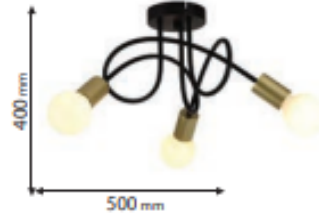

TECHNICAL SPECIFICATION SHEET

PRODUCT DETAILS »

Catalogue number	Type	Lamp holder	Material:	Colour body	Barcode
955MYA8	Ceiling lamp	8xE27	Metal	Black/Gold	3800131245540
955MYA5	Ceiling lamp	5xE27	Metal	Black/Gold	3800131245533
955MYA3	Ceiling lamp	3xE27	Metal	Black/Gold	3800131245526