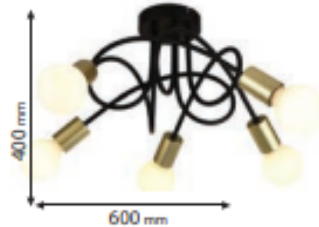

EL[®]MARK

The Brand of Electricity DECOR LAMP SERIA MIA

GENERAL INFORMATION »

- ∴ Rated voltage: 220-240V/ 50-60Hz
- ∴ Color: Black/Gold
- ∴ Material: Metal
- ∴ Attractive design
- ∴ Environmentally Friendly – does not emit Mercury and Lead (by RoHS Directive)
- ∴ Lamp holder: E27
- ∴ Max.: 40W
- ∴ Lamps Not Included
- ∴ Protection against dust and moisture: IP20

DIMENSIONS »

Catalogue number	Diameter (mm)	Height (mm)
955MYA8	700	430
955MYA5	600	400
955MYA3	500	400