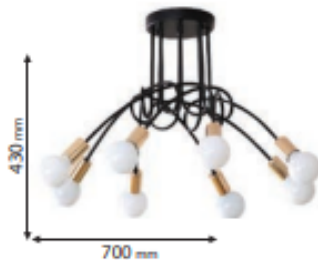

EL[®]MARK

The Brand of Electricity DECOR LAMP SERIA MIA

GENERAL INFORMATION »

- ∴ Rated voltage: 220-240V/ 50-60Hz
- ∴ Color: Black/Gold
- ∴ Material: Metal
- ∴ Attractive design
- ∴ Environmentally Friendly – does not emit Mercury and Lead (by RoHS Directive)
- ∴ Lamp holder: E27
- ∴ Max.: 40W
- ∴ Lamps Not Included
- ∴ Protection against dust and moisture: IP20

DIMENSIONS »

Catalogue number	Diameter (mm)	Height (mm)
955MYA8	700	430
955MYA5	600	400
955MYA3	500	400